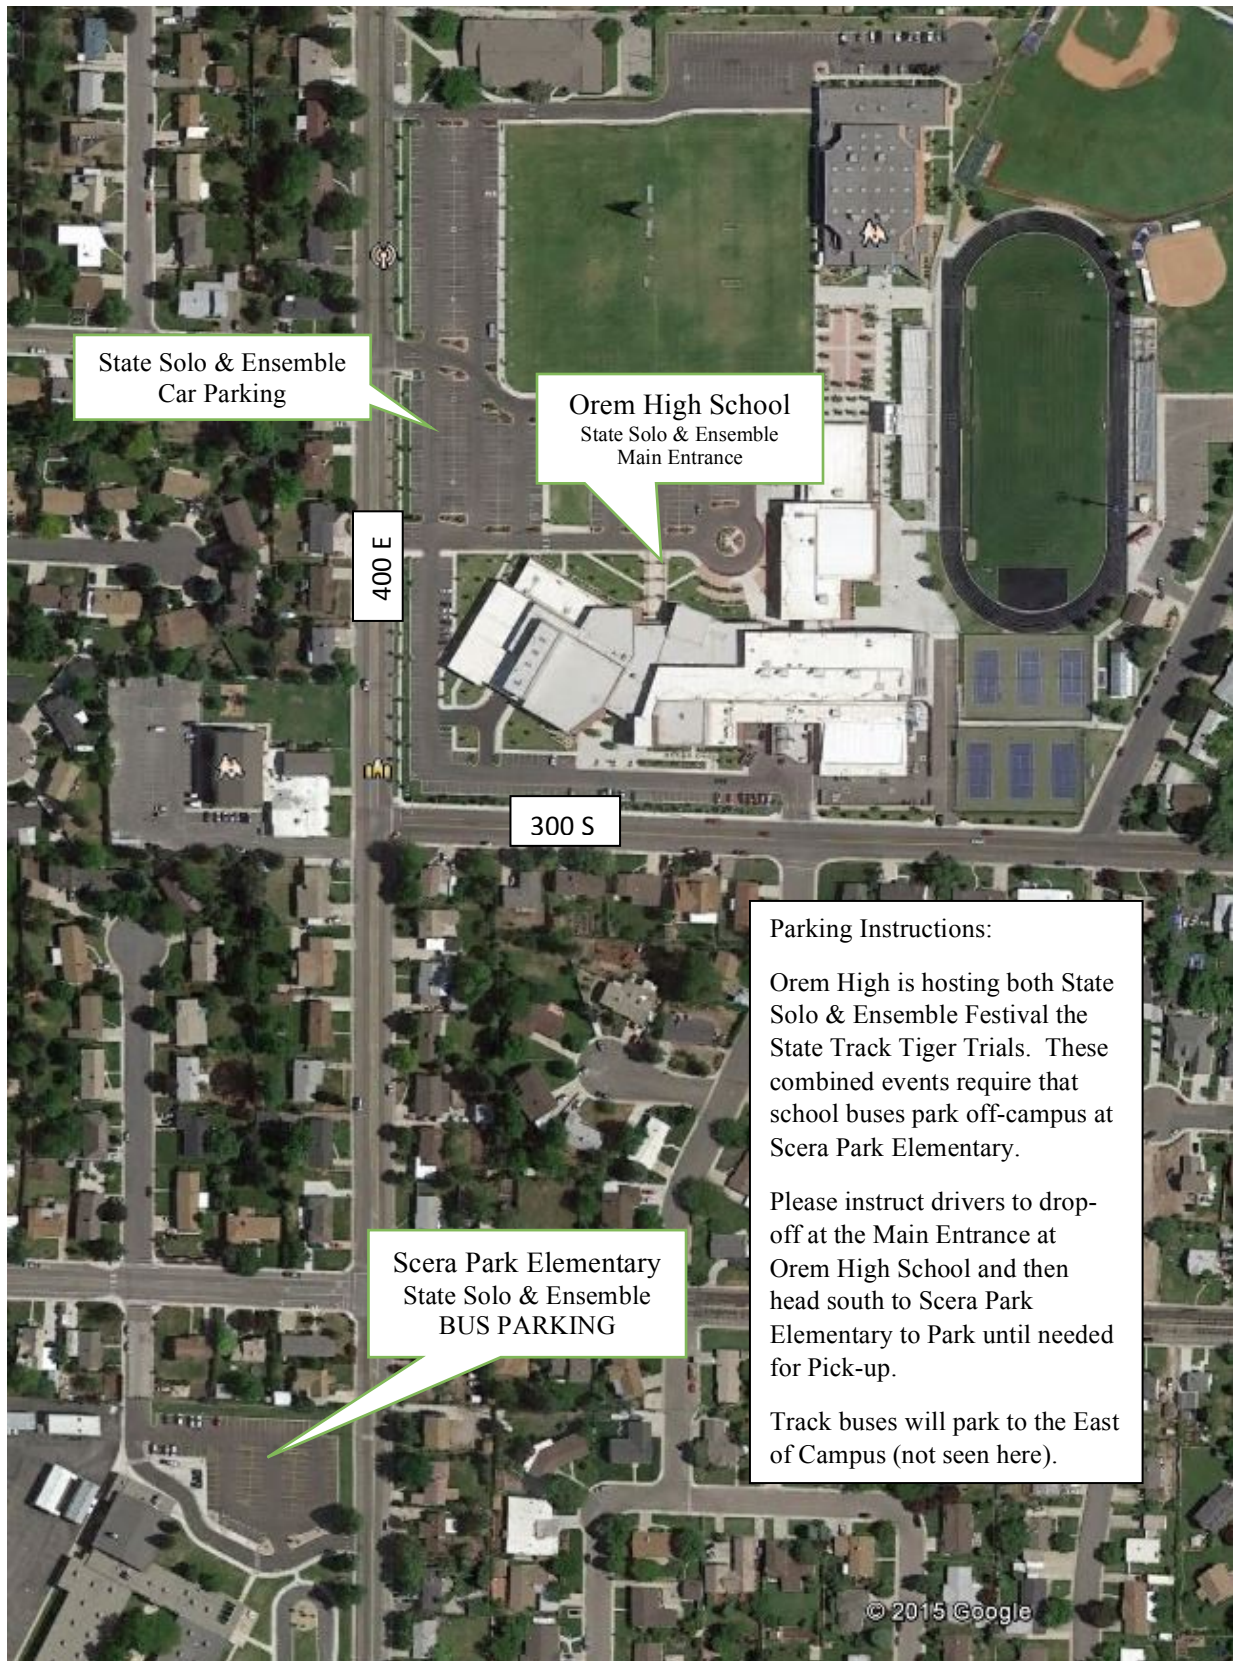

Orem High School Campus Map and Parking Instructions:

State Solo & Ensemble
Car Parking

Orem High School
State Solo & Ensemble
Main Entrance

400 E

300 S

Scera Park Elementary
State Solo & Ensemble
BUS PARKING

Parking Instructions:

Orem High is hosting both State Solo & Ensemble Festival the State Track Tiger Trials. These combined events require that school buses park off-campus at Scera Park Elementary.

Please instruct drivers to drop-off at the Main Entrance at Orem High School and then head south to Scera Park Elementary to Park until needed for Pick-up.

Track buses will park to the East of Campus (not seen here).