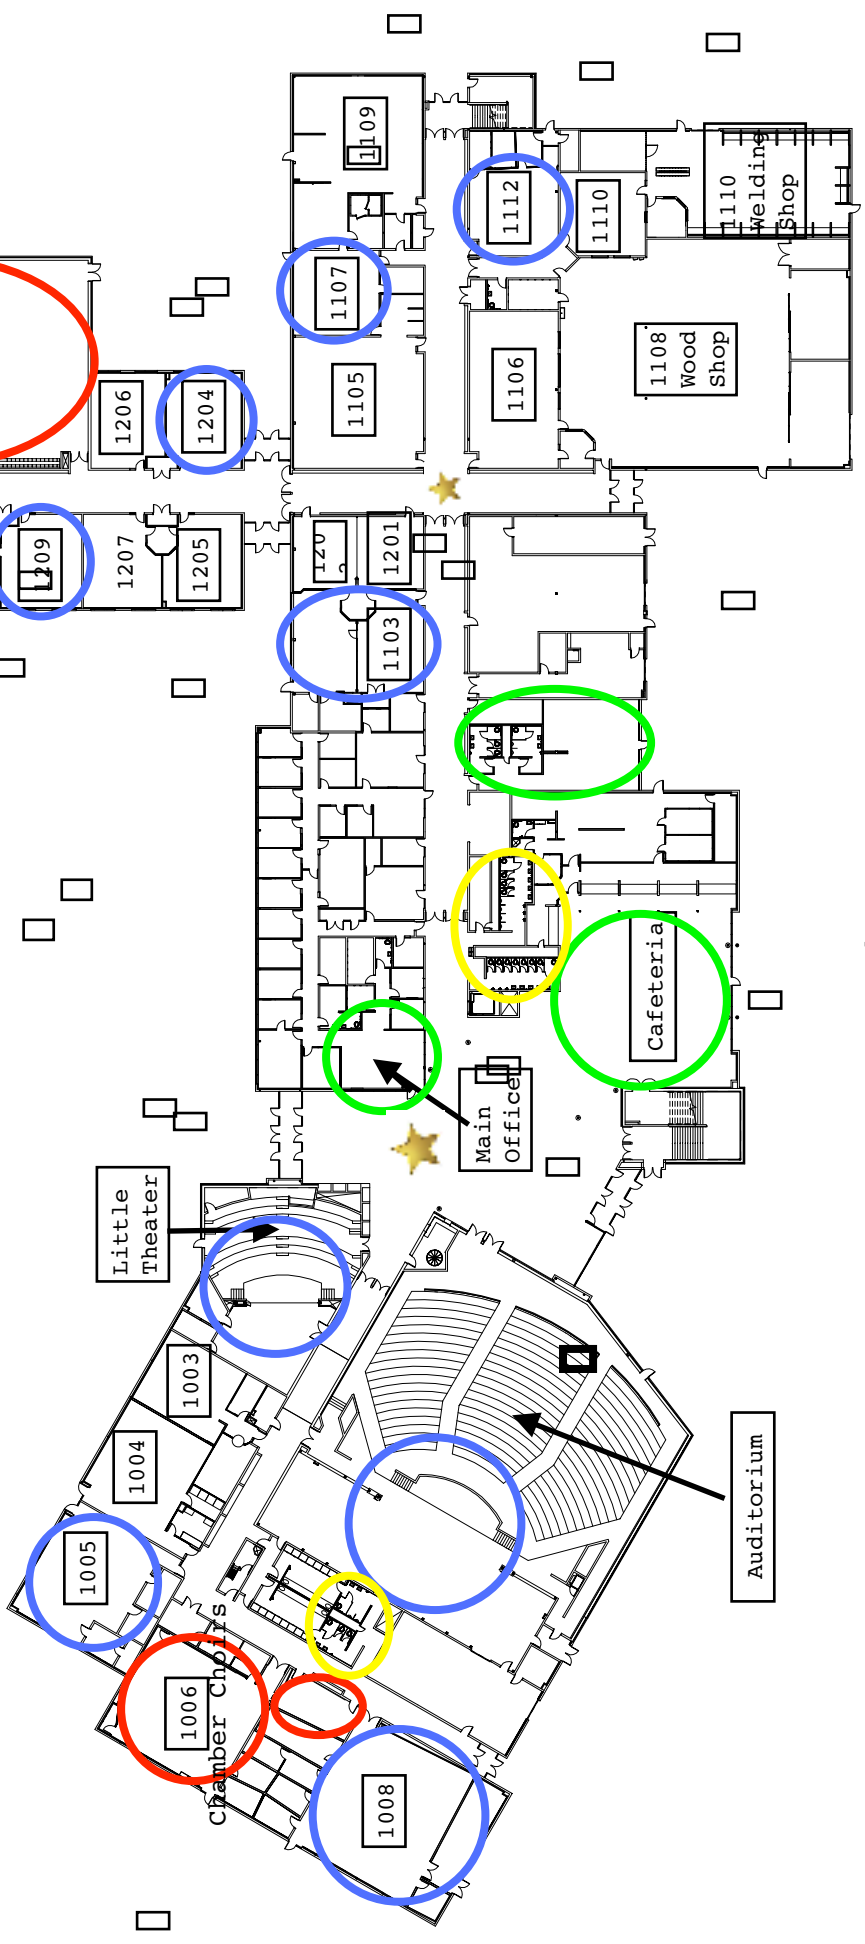

Orem High School Map

Information/Help Desk

Performance Room

Practice Room

Administrative/Food Services

Restrooms

Level 1